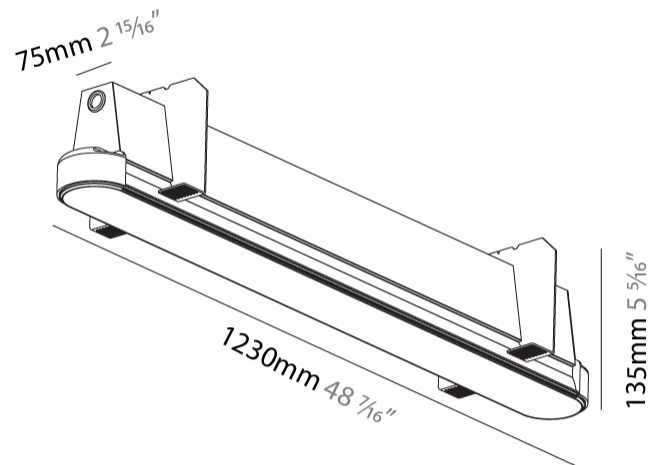

PHYSICAL

Shape: Oblong
Length (mm): 1230
Length (in): 48 ⁷/₁₆
Width (mm): 75
Width (in): 2 ¹⁵/₁₆
Height (mm): 135
Height (in): 5 ⁵/₁₆
Ceiling Thickness (mm): 10 / 12.5 / 15
Ceiling Thickness (in): 3/8 or 1/2 or 9/16
Min. Recessing Depth (mm): 170
Min. Recessing Depth (in): 6 ¹¹/₁₆
Light Distribution: Direct
Weight (kg): 5.033
Weight (lbs): 11.07
Installation Requirement: Ceiling Thickness: 10mm / 12mm / 15mm
Diffuser: PMMA - Opal
Fixture Finish: SSR / BKV / CWI / CRY / HAB / UFT / ITA / RUA / FTG / MYG / LOD / PUS / FRO / FUP / KIA / POP / BLS / SPG / MEY / GOH / GUM / CHC / COM / ABZ / JAG / OBR / MOS / ROR
Fixture Material: Aluminum
Cut-out Measurements: 1248mm / 49 1/8" x 92mm / 3 5/8"
Upon Request: Unique Sizes Unique Ceiling Thickness

ELECTRICAL

Lamp Type: LED (Zhaga Standard)
Input Wattage (W): 20.2
Total Output Wattage (W): 16 / 12.8 (3500K)
Dimming: 0-10V Dimming / Phase Dimming (120Vac Only)
Driver Included: Yes
Driver Location: Integrated
Driver Type: Constant Current - 120 / 277Vac
Driver Class: Class 2
Input Voltage (V): 120 - 277
Constant Current (MA): 350 / 400 (3500K)

LED

Color Temperature (°K): 3000 / 3500 / 4000
Max. Delivered Lumen (lm): 1370 / 1421 / 1450
CRI: >90 CRI
Lamp Life (hrs): 50000
Upon Request: Special Color Temperature RGB-W Tunable White CRI (no minimum qty) price increase + longer lead time

OPTICAL

RATINGS AND CERTIFICATIONS

Certified By: Certified for North American Standards
IP rating: IP20